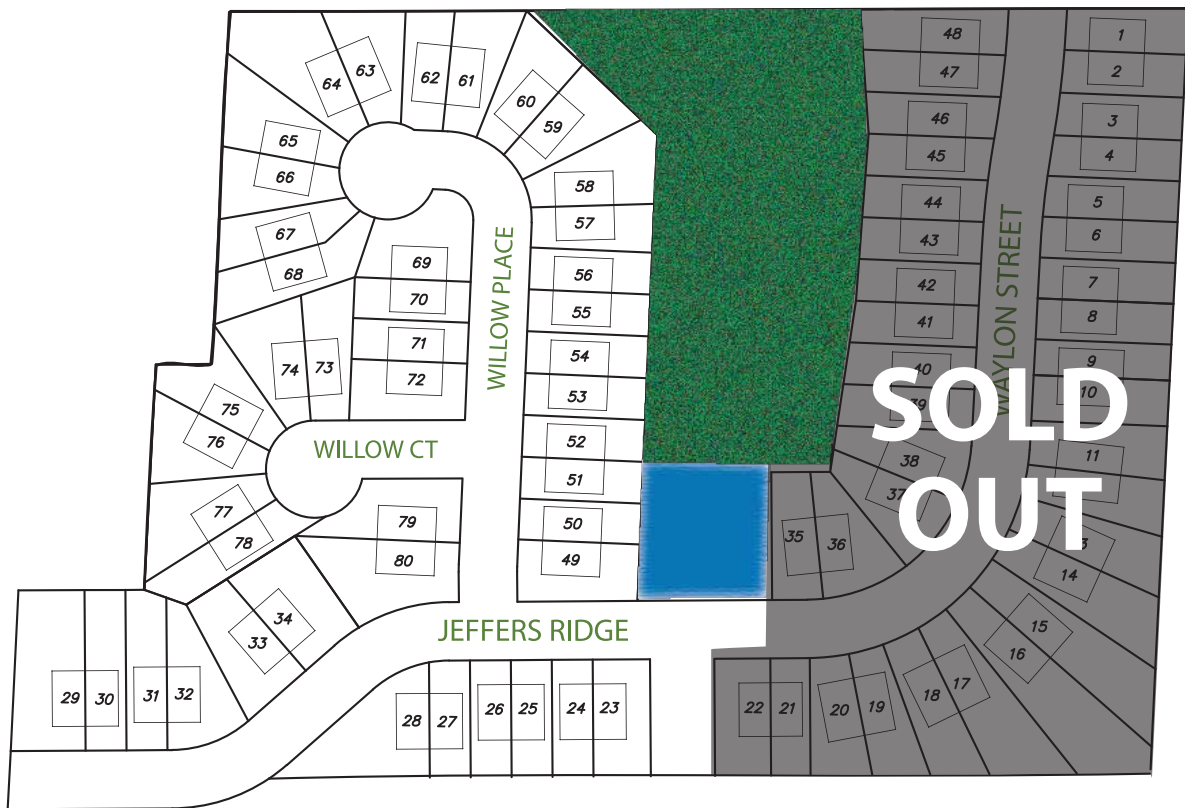

Jeffers Ridge

TWIN HOMES

These twin homes are conveniently located just off the North Crossing on Jeffers Road!

Directions: Hwy 312 to North on Jeffers Rd

- CHOOSE FROM 6 DIFFERENT FLOOR PLANS
- Pricing includes lot, home, & landscaping
- In-ground irrigation systems
- Sodded lawns
- Neighborhood is connected to acres of City Park Trail System